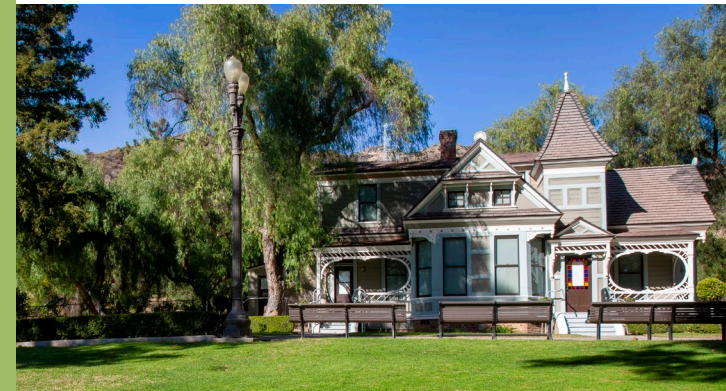

**PICNIC FACILITIES,
COMMUNITY BUILDINGS
& WEDDING SITES**

(818) 548-2184 | (818) 548-2752