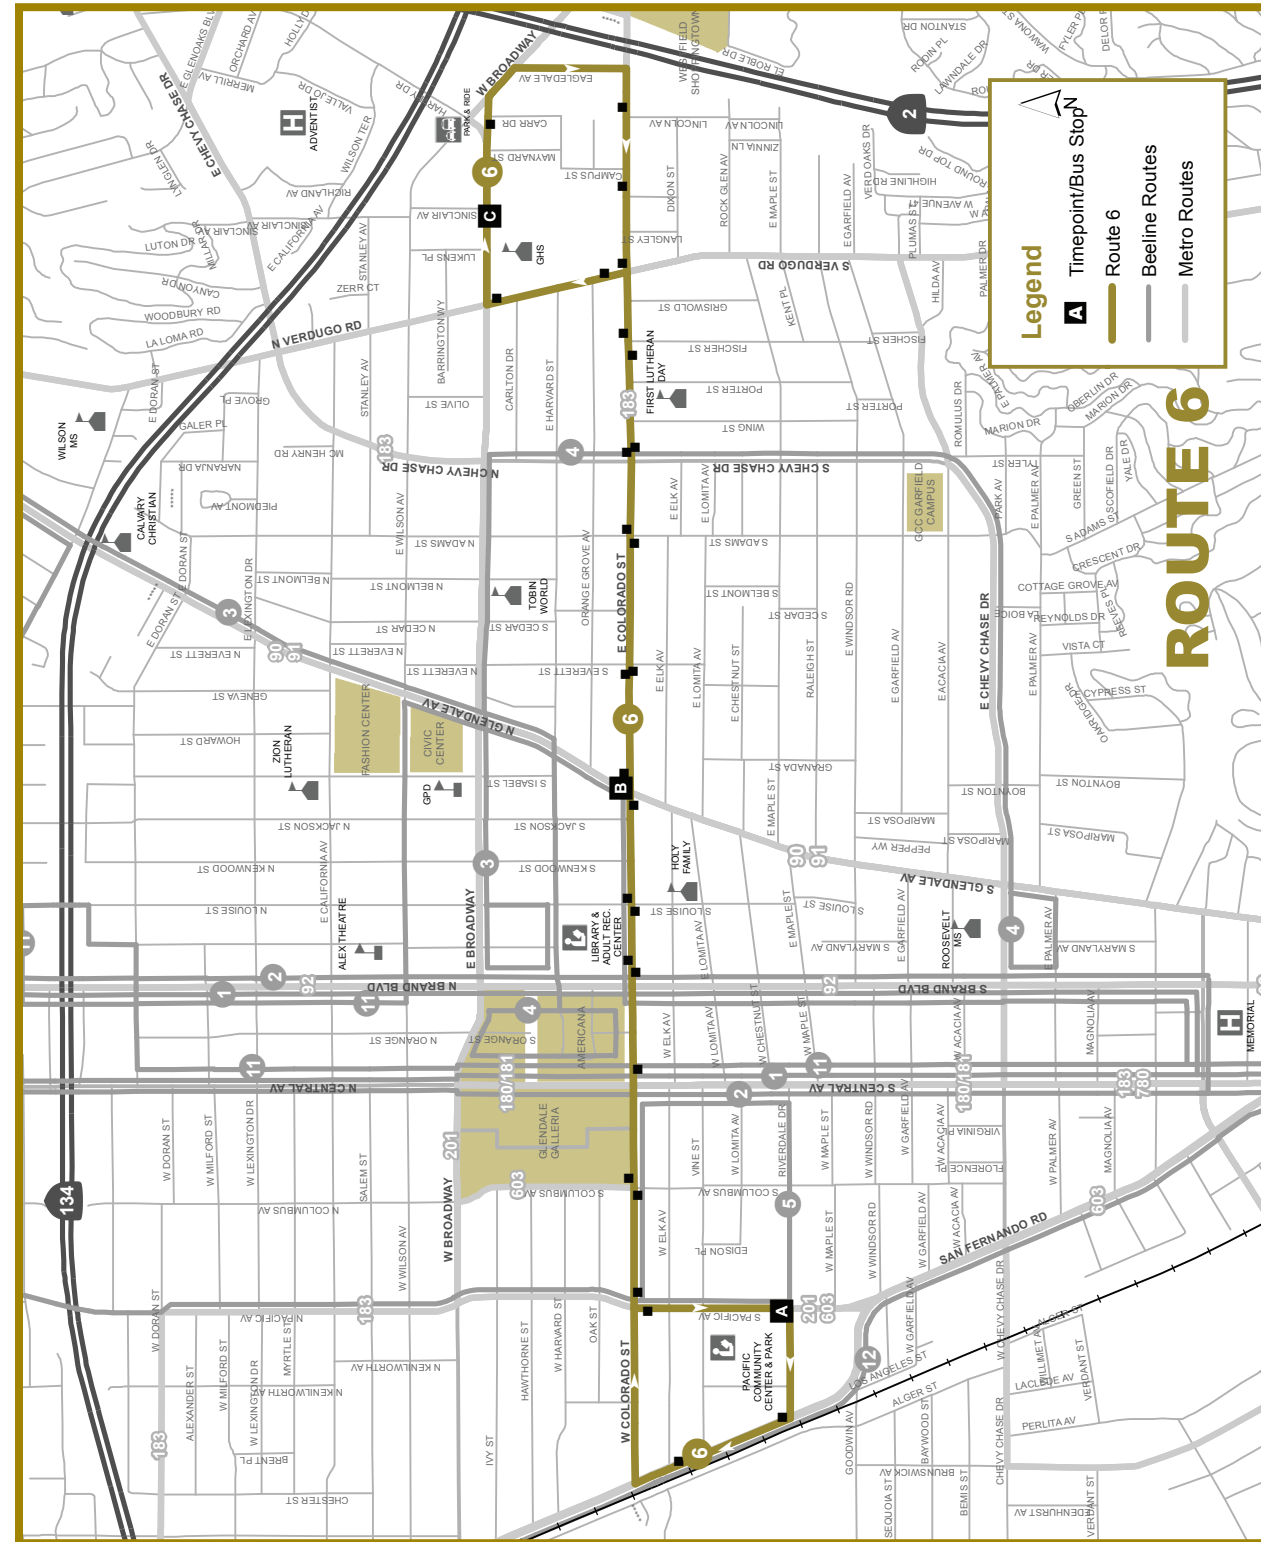

GENERAL INFO

Beeline Holidays (No Service):

- New Year's Day
- Independence Day
- Thanksgiving Day
- Memorial Day
- Labor Day
- Christmas Day

Beeline Lost & Found: (818) 409-3387

Non-Discrimination: In accordance with Title VI of the 1964 Civil Rights Act, Glendale Beeline is committed to ensuring that no person shall be excluded from participation in or be denied benefits of its services, programs or activities on the basis of race, color, national origin, gender, age, economic status, or language proficiency. If you believe that you have been subjected to discrimination under Title VI, you may call 818-548-3960 or file a written complaint at www.GlendaleBeeline.com.

WHEN'S THE NextBus?

NextBus is a tool that provides Beeline riders with real-time information that makes riding the bus easier. No matter where you are - at home, in the office or out about town - riders can find out exactly when the next few Beeline buses will arrive at any particular bus stop. Passengers can access NextBus bus arrival predictions via the Internet or by text messaging.

Use your desktop, tablet, or laptop.

Get live route maps, real time bus stop arrival predictions, and bus stop numbers online at www.NextBus.com.

Use your cell phone to text for the next bus.

Send To: 41411
Message: `nbus glendale brand&broadway`
("brand&broadway" is an example stop location)

Use your internet-enabled smart phone.

Use any internet-enabled phone to access a compact version of the NextBus webpage at www.NextBus.com.

For step by step details on how to use NextBus or how to set up other special user features like message alerts go to www.NextBus.com.

ROUTE 6

PACIFIC COMMUNITY CENTER & PARK TO GLENDALE HIGH SCHOOL

EFFECTIVE 2/1/13

Via Riverdale Dr /
Colorado St /
Broadway