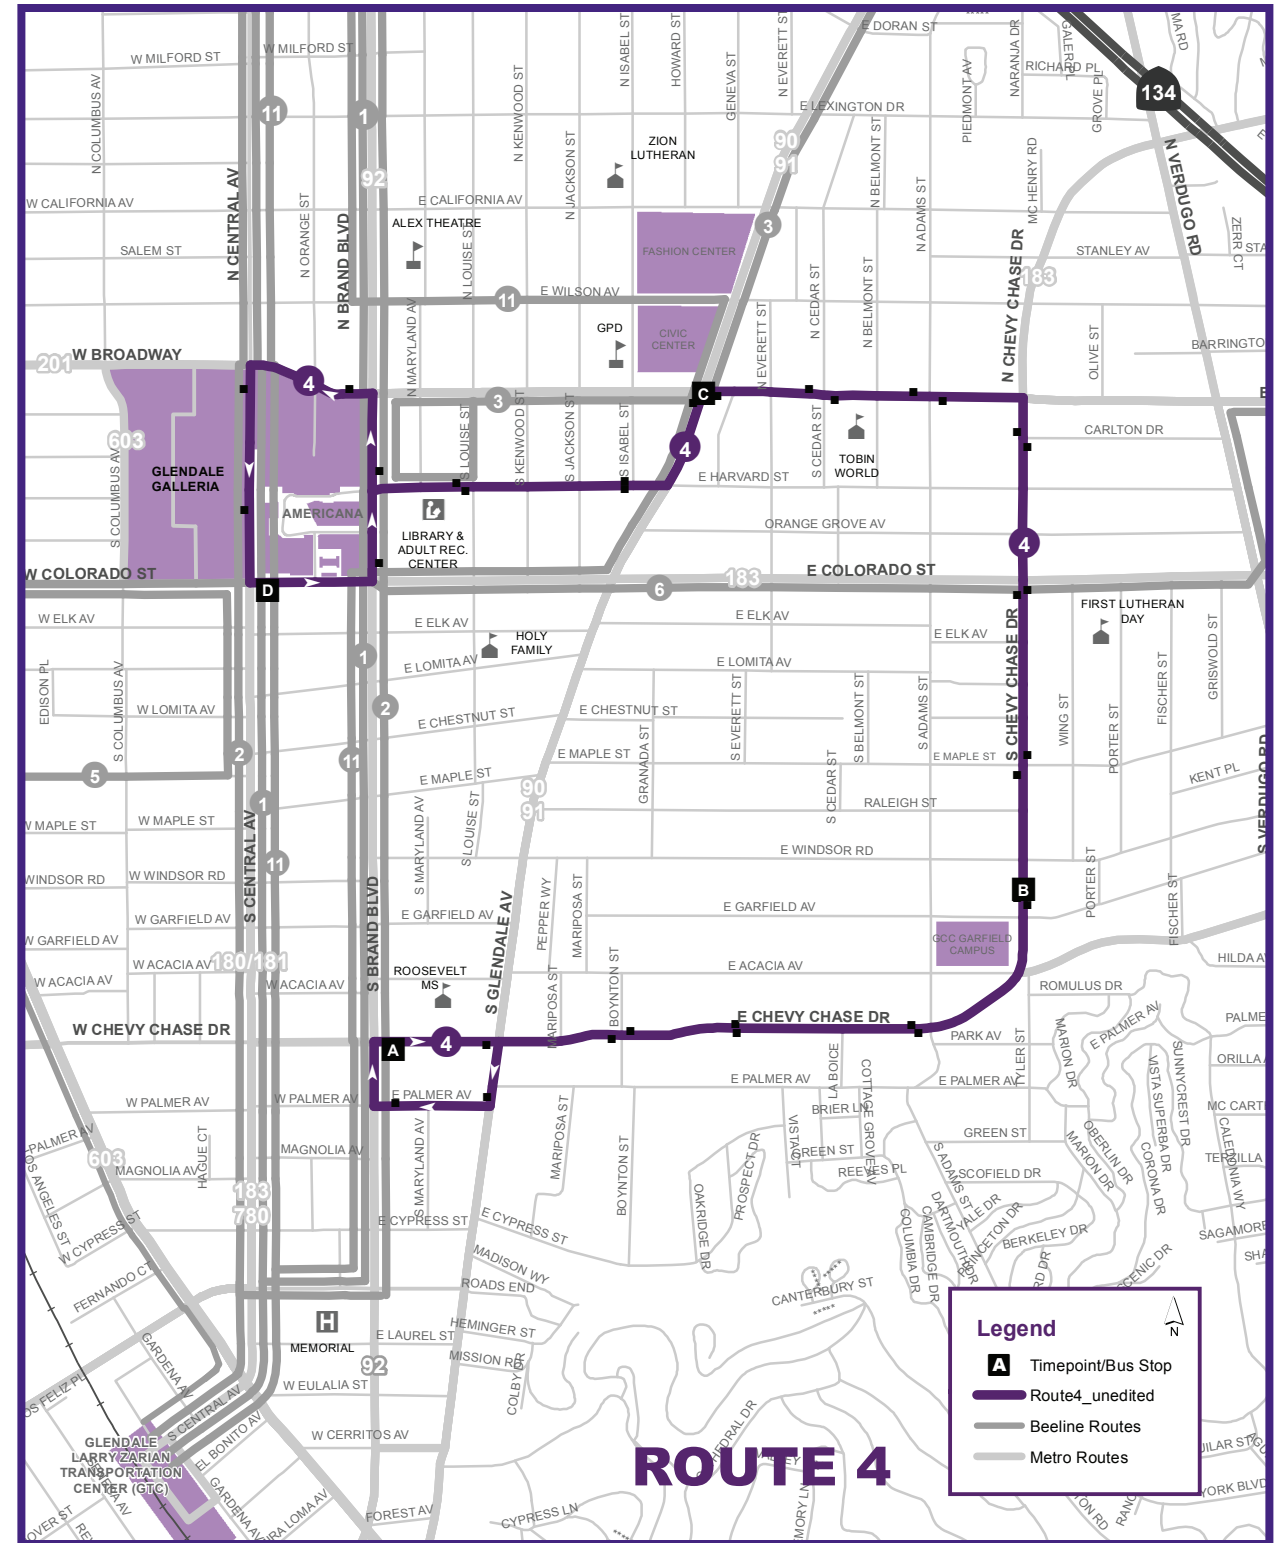

# ROUTE 4

## ROOSEVELT MIDDLE SCHOOL TO GLENDALE GALLERIA

EFFECTIVE 8/1/11

Via Chevy Chase Dr /  
 Broadway / Harvard St  
 / Central Av

## ROUTE 4