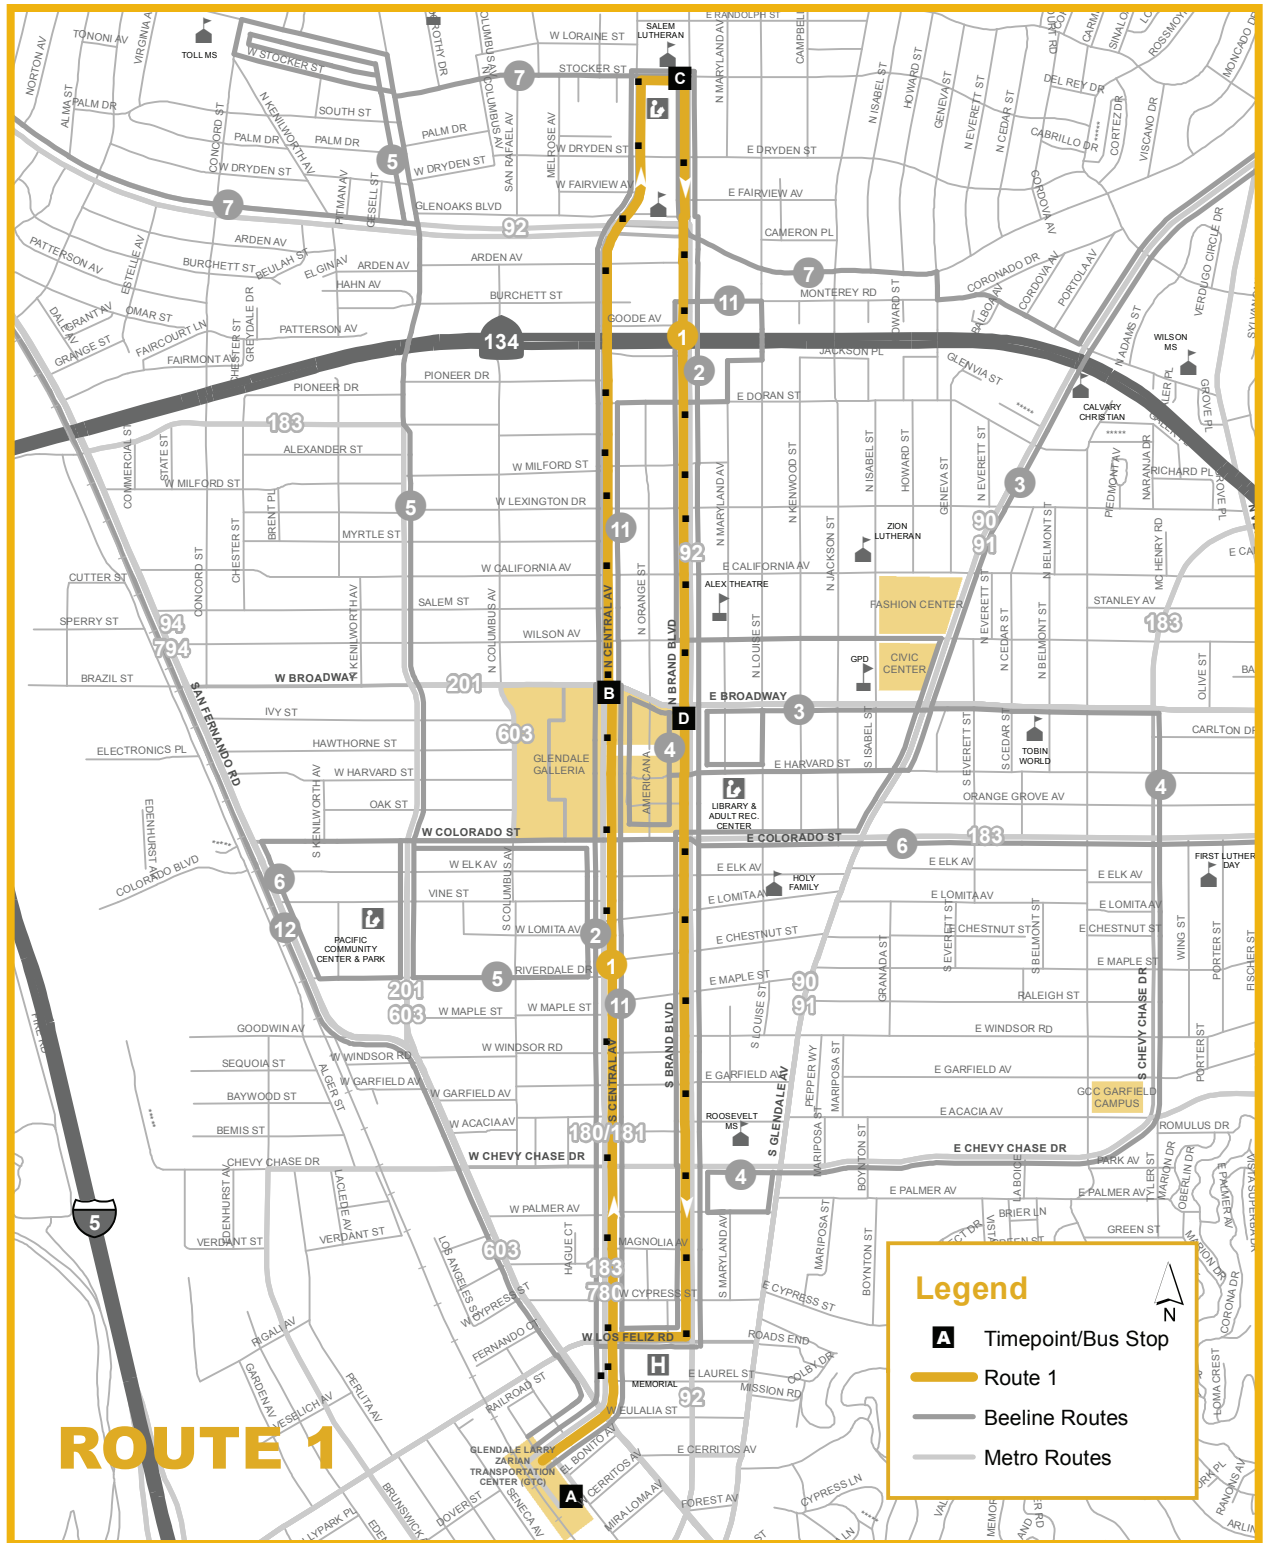

ROUTE 1 GLENDALE TRANSPORTATION CENTER (GTC) TO STOCKER

EFFECTIVE 7/1/17

Via Central Av / Brand B1

General Operating Hours:

Monday- Friday 6:00am - 7:45pm
Saturday 9:00am - 6:00pm
Sunday 9:00am - 6:00pm

정보

Տեղեկութեան համար
Para información
FOR BEELINE INFORMATION
(818) 548-3960
www.GlendaleBeeline.com

WEEKDAY Northbound Central / Southbound Brand

GLENDALE TRANSP. CENTER A	CENTRAL @ BROADWAY B	STOCKER @ BRAND C	BRAND @ BROADWAY D	GLENDALE TRANSP. CENTER A
5:57	6:06	6:14	6:24	6:32
6:16	6:25	6:33	6:43	6:51
6:40	6:49	6:57	7:07	7:15
7:00	7:09	7:17	7:27	7:35
7:20	7:29	7:37	7:47	7:55
7:40	7:49	7:57	8:07	8:15
8:00	8:09	8:17	8:27	8:35
8:10	8:19	8:27	8:37	8:45
8:30	8:39	8:47	8:57	9:05
8:50	8:59	9:07	9:17	9:25
9:10	9:19	9:27	9:37	9:45
9:30	9:39	9:47	9:57	10:05
9:50	9:59	10:07	10:17	10:25
10:10	10:21	10:31	10:42	10:50
10:30	10:41	10:51	11:02	11:10
10:55	11:06	11:16	11:27	11:35
11:05	11:16	11:26	11:37	11:45
11:25	11:36	11:46	11:57	12:05
11:50	12:01	12:11	12:22	12:30
12:10	12:21	12:31	12:42	12:50
12:35	12:46	12:56	1:07	1:15
12:55	1:06	1:16	1:27	1:35
1:20	1:33	1:44	1:56	2:05
1:40	1:53	2:04	2:16	2:25
2:10	2:23	2:34	2:46	2:55
2:30	2:43	2:54	3:06	3:15
3:00	3:13	3:24	3:36	3:45
3:10	3:23	3:34	3:46	3:55
3:20	3:33	3:44	3:56	4:05
3:50	4:03	4:14	4:26	4:35
4:00	4:11	4:21	4:32	4:40
4:20	4:31	4:41	4:52	5:00
4:50	5:01	5:11	5:22	5:30
5:05	5:16	5:26	5:37	5:45
5:35	5:46	5:56	6:07	6:15
5:50	6:01	6:11	6:22	6:30
6:20	6:31	6:41	6:52	7:00
6:35	6:46	6:56	7:07	7:15
7:05	7:16	7:26	7:37	7:45