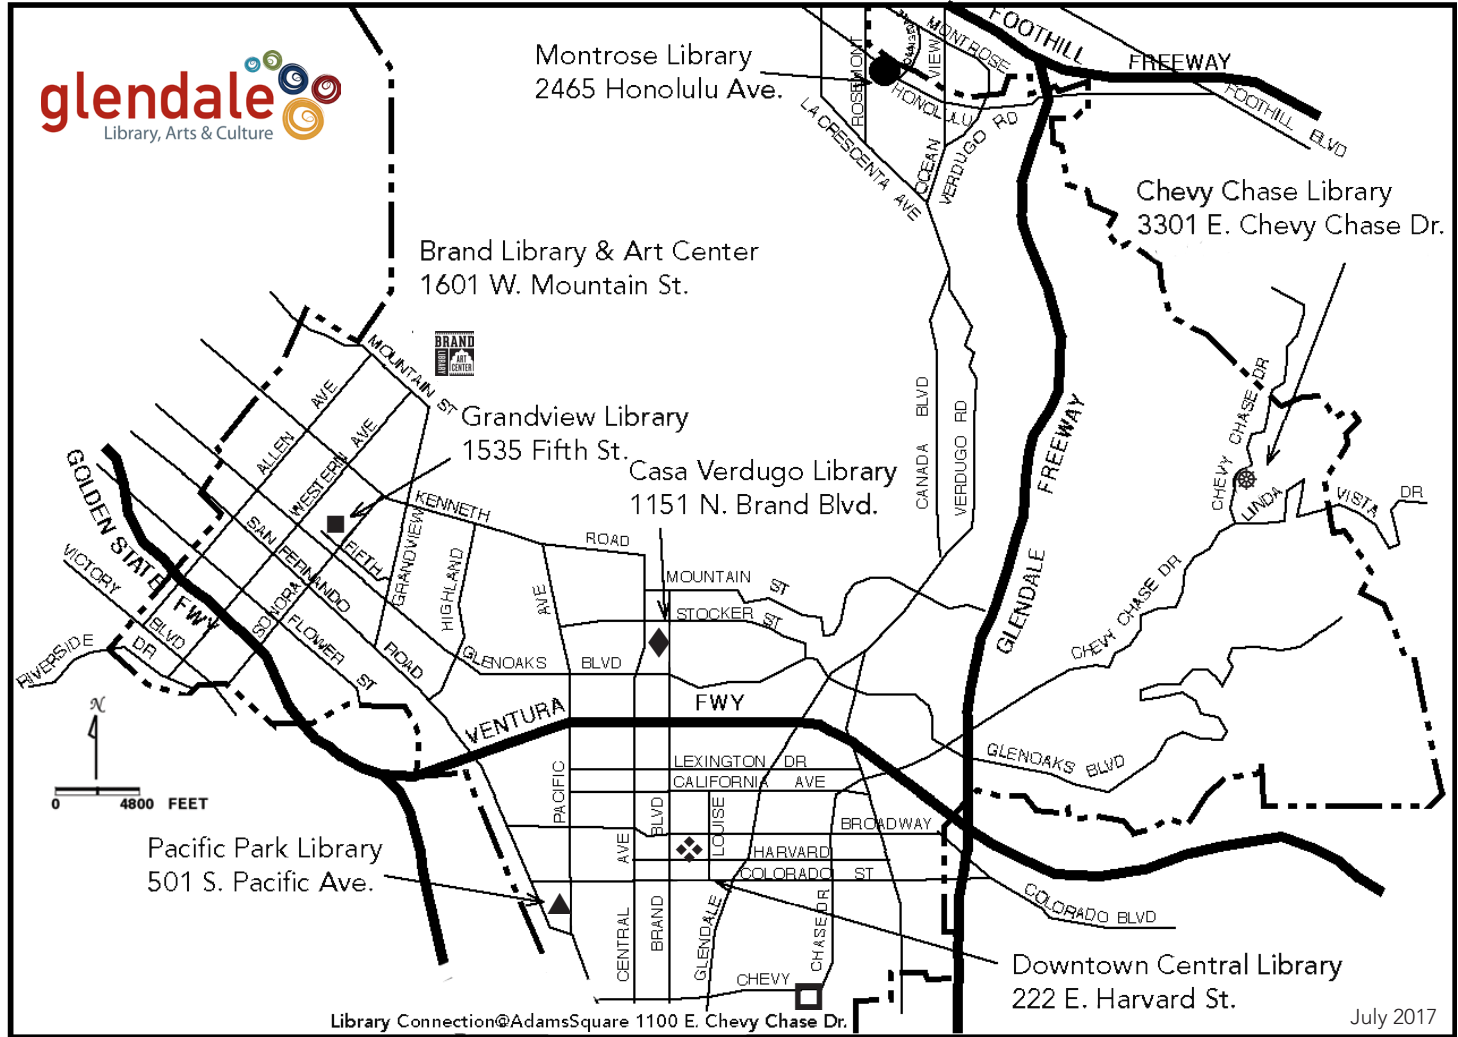

0 4800 FEET

Library Connection@AdamsSquare 1100 E. Chevy Chase Dr.

July 2017

www.GlendaleLAC.org

myglendaleLAC

Telephone Renewals 818-548-8010

□ Library Connection @ Adams Square

1100 E. Chevy Chase Dr.
 Glendale CA 91205
 818-548-3833
 Monday 11 AM – 8 PM
 Tuesday - Thursday 11 AM – 6 PM
 Saturday 11 AM – 6 PM