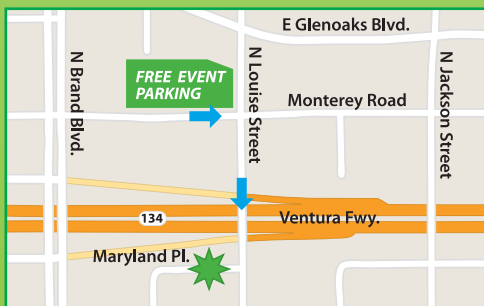

The City of Glendale invites you to

EARTH DAY

@
134

Saturday, May 2, 2015

10:00 AM – 2:00 PM

200 block of Maryland Place
(between Maryland Ave. and Louise St.)

LEARN ABOUT

- Composting
- CA Friendly Gardening
- Electric Cars
- Solar Energy
- Space134, and more!

Free Parking at the 800 N. Brand garage on Monterey Rd.

For more information, contact (818) 937-8333

or visit www.glendaleca.gov.

#EarthDay134 #MyGlendale @MyGlendale

glendale
california

Para información en Español, llame al (818) 937-8333.