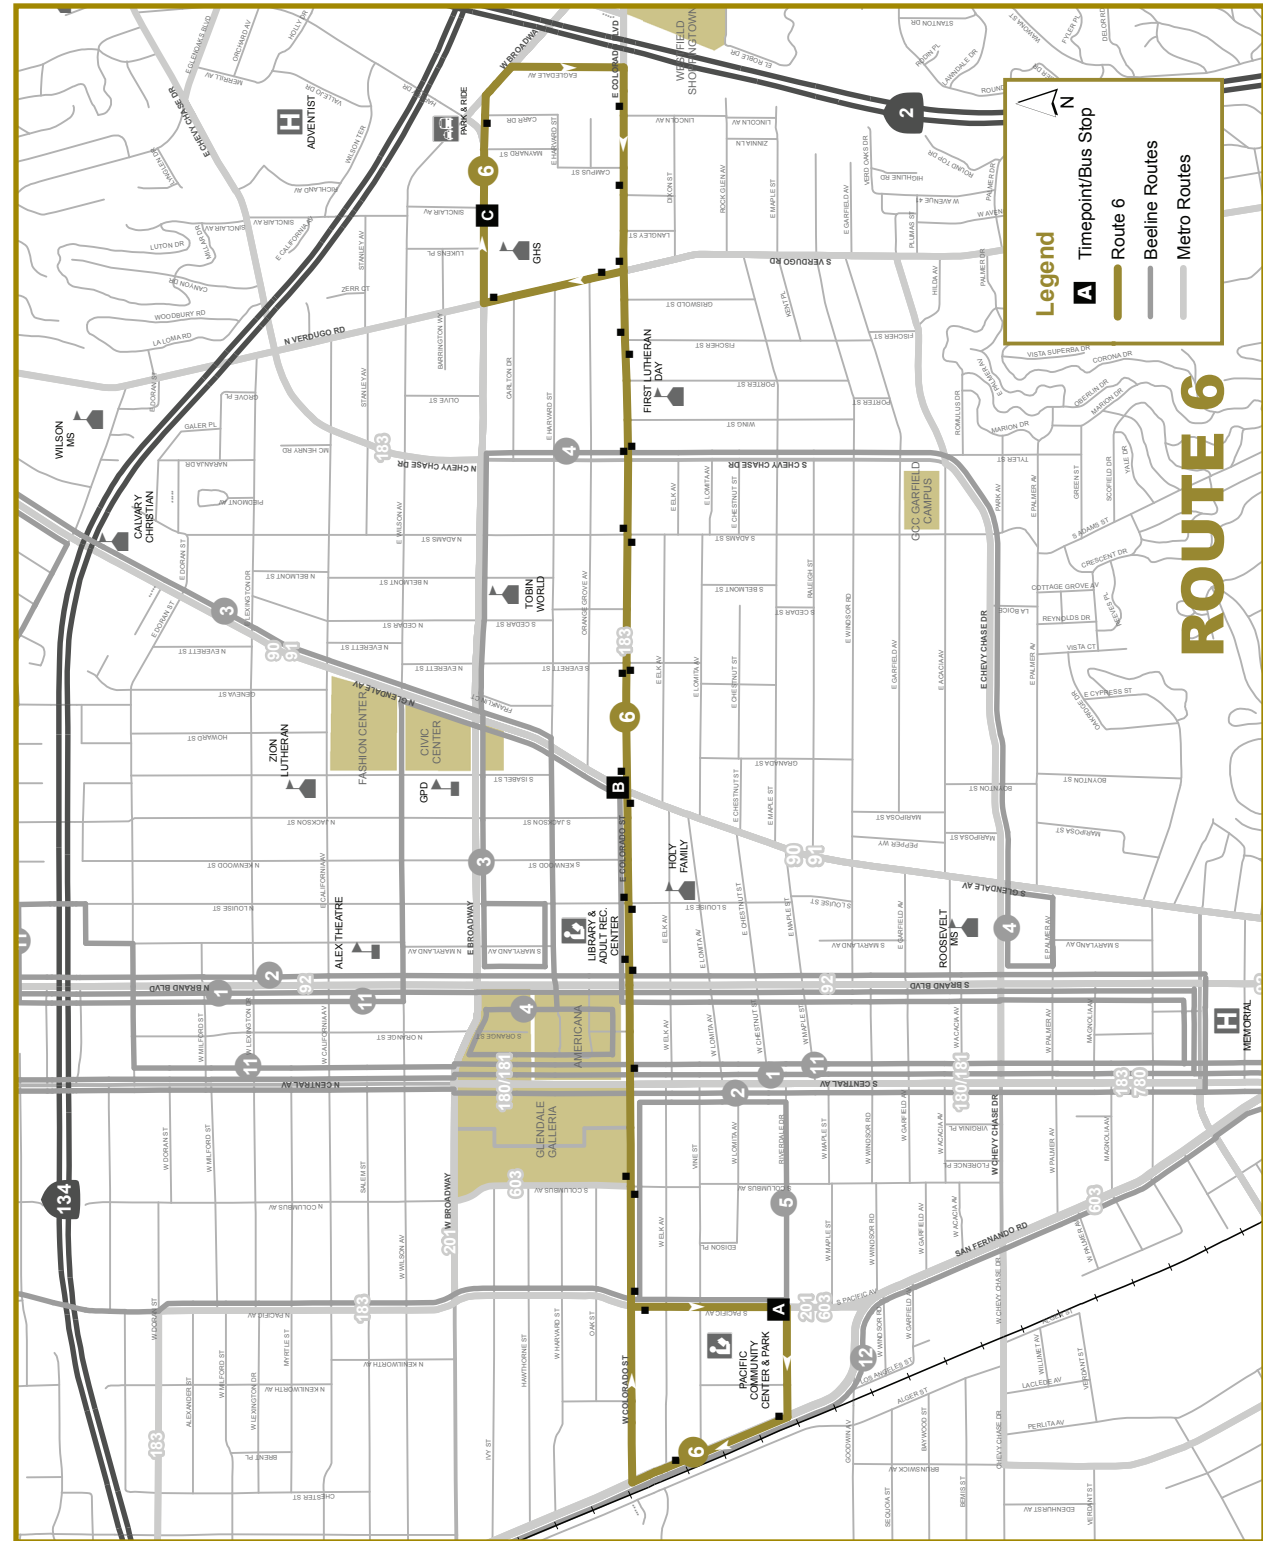

GENERAL INFO

Beeline Holidays (No Service):

- New Year's Day
- Memorial Day
- Independence Day
- Labor Day
- Thanksgiving Day
- Christmas Day

Beeline Lost & Found: (818) 409-3387

Non-Discrimination: In accordance with Title VI of the 1964 Civil Rights Act, Glendale Beeline is committed to ensuring that no person shall be excluded from participation in or be denied benefits of its services, programs or activities on the basis of race, color, national origin, gender, age, economic status, or language proficiency. If you believe that you have been subjected to discrimination under Title VI, you may call 818-548-3960 or file a written complaint at www.GlendaleBeeline.com.

WHEN'S THE NextBus?

NextBus is a tool that provides Beeline riders with real-time information that makes riding the bus easier. No matter where you are - at home, in the office or out about town - riders can find out exactly when the next few Beeline buses will arrive at any particular bus stop. Passengers can access NextBus bus arrival predictions via the Internet or by text messaging.

Use your desktop, iPad, or laptop.

Get live route maps and real time bus stop arrival predictions online at www.NextBus.com.

Use your cell phone to text for the next bus.

Send To: 41411
Message: [nbus glendale brand&broadway](#)
("brand&broadway" is an example stop location)

Use your internet-enabled smart phone.

Use any internet-enabled phone to access a compact version of the NextBus webpage at www.NextBus.com.

For step by step details on how to use NextBus or how to set up other special user features like message alerts go to www.NextBus.com.

ROUTE 6

PACIFIC COMMUNITY CENTER & PARK TO GLENDALE HIGH SCHOOL

EFFECTIVE 2/1/13

Via Riverdale Dr /
Colorado St /
Broadway

General Operating Hours: